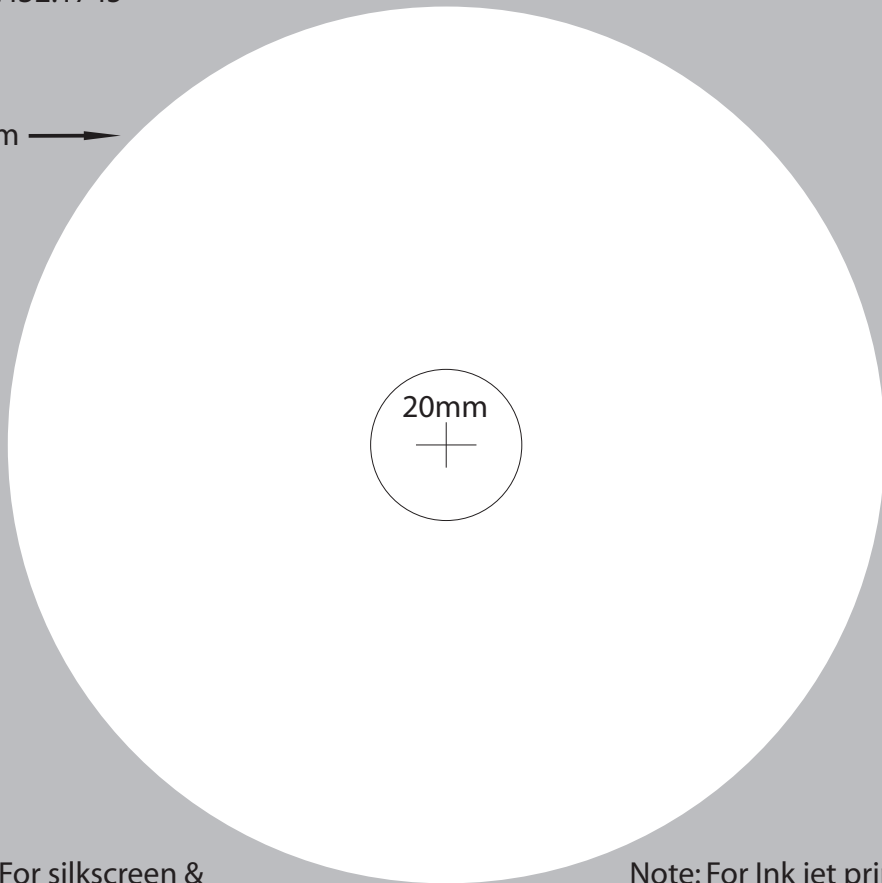

ABACAB Multimedia, Inc
sales@abacab.net
714.432.1745

For all print jobs:
Please create outlines of all fonts
Select text, go to type>create outlines

116mm →

Note: For silkscreen &
offset printing (runs of
1,000 or more)
save as CMYK.

Note: For Ink jet printing
hide "template mask" layer,
then export as high
resolution RGB jpeg.